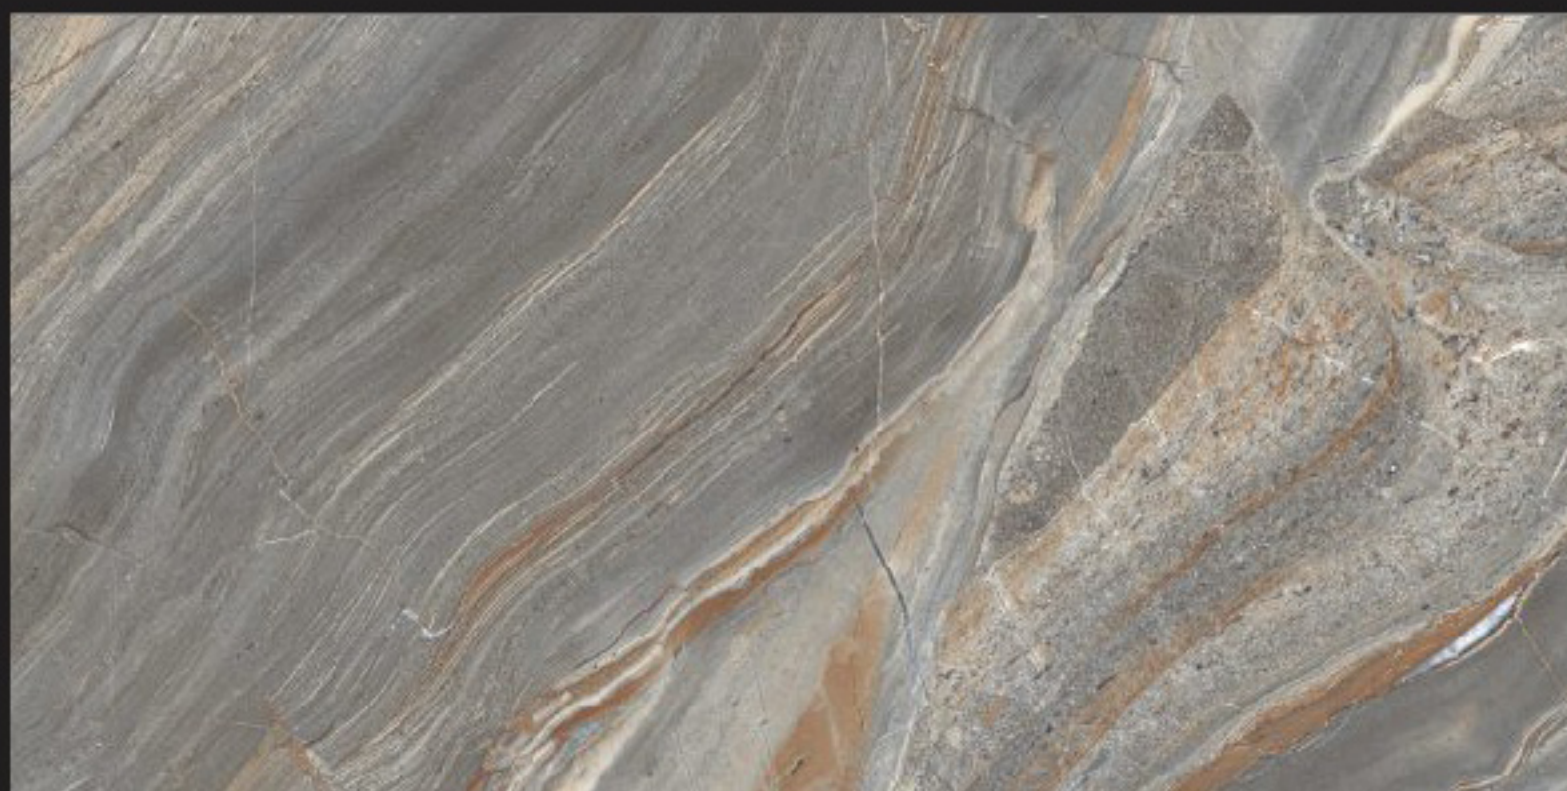

POLISHED

600 X 1200 MM

INDIANA NERO