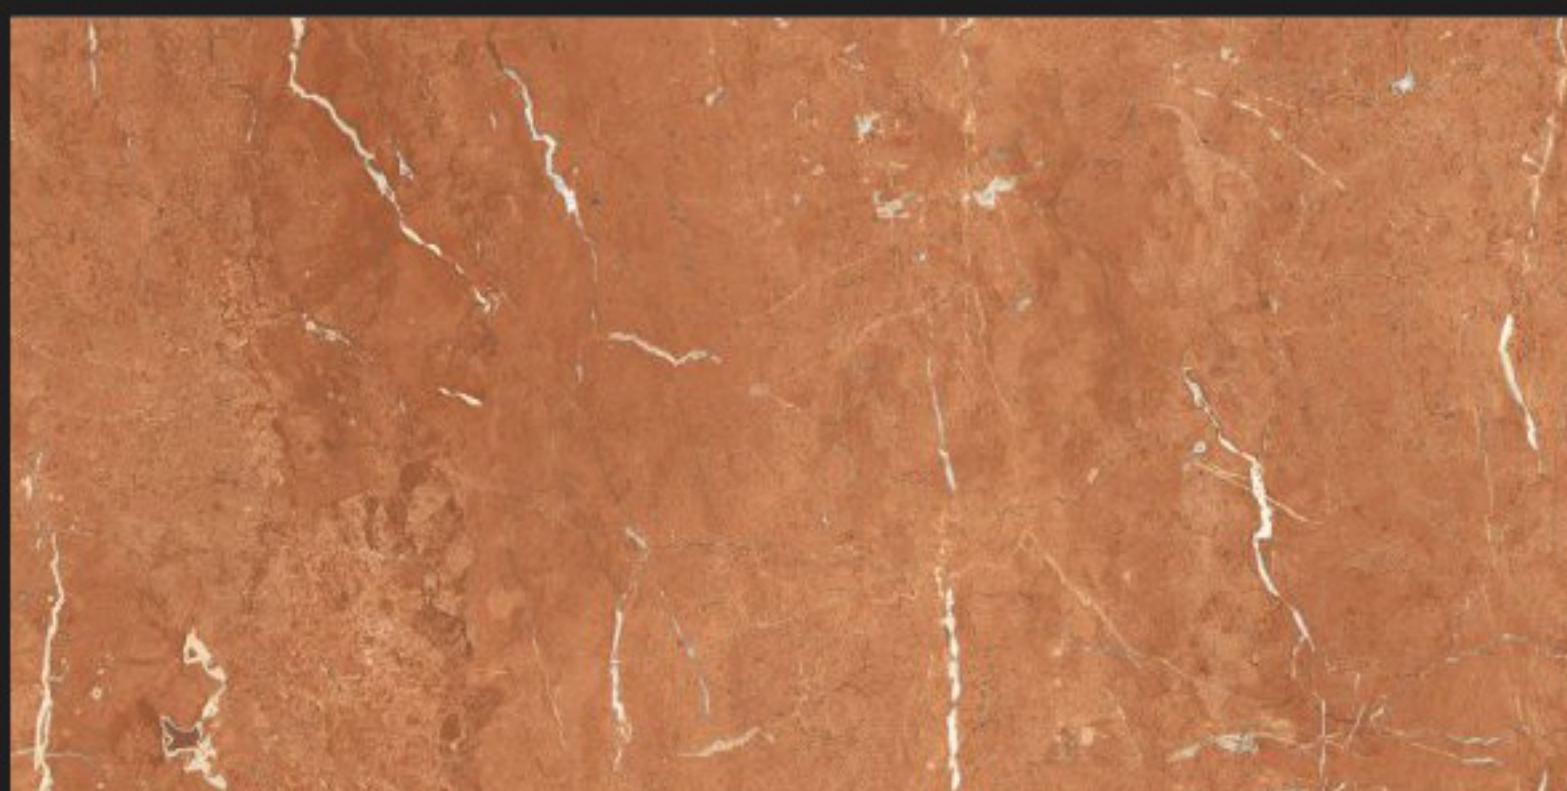

ROSEBERRY

GLACIER WHITE

600 X 1200 MM

ALASKA

GLAMOUR

600 X 1200 MM

ALICANT COCO

ALICANT ROSSO