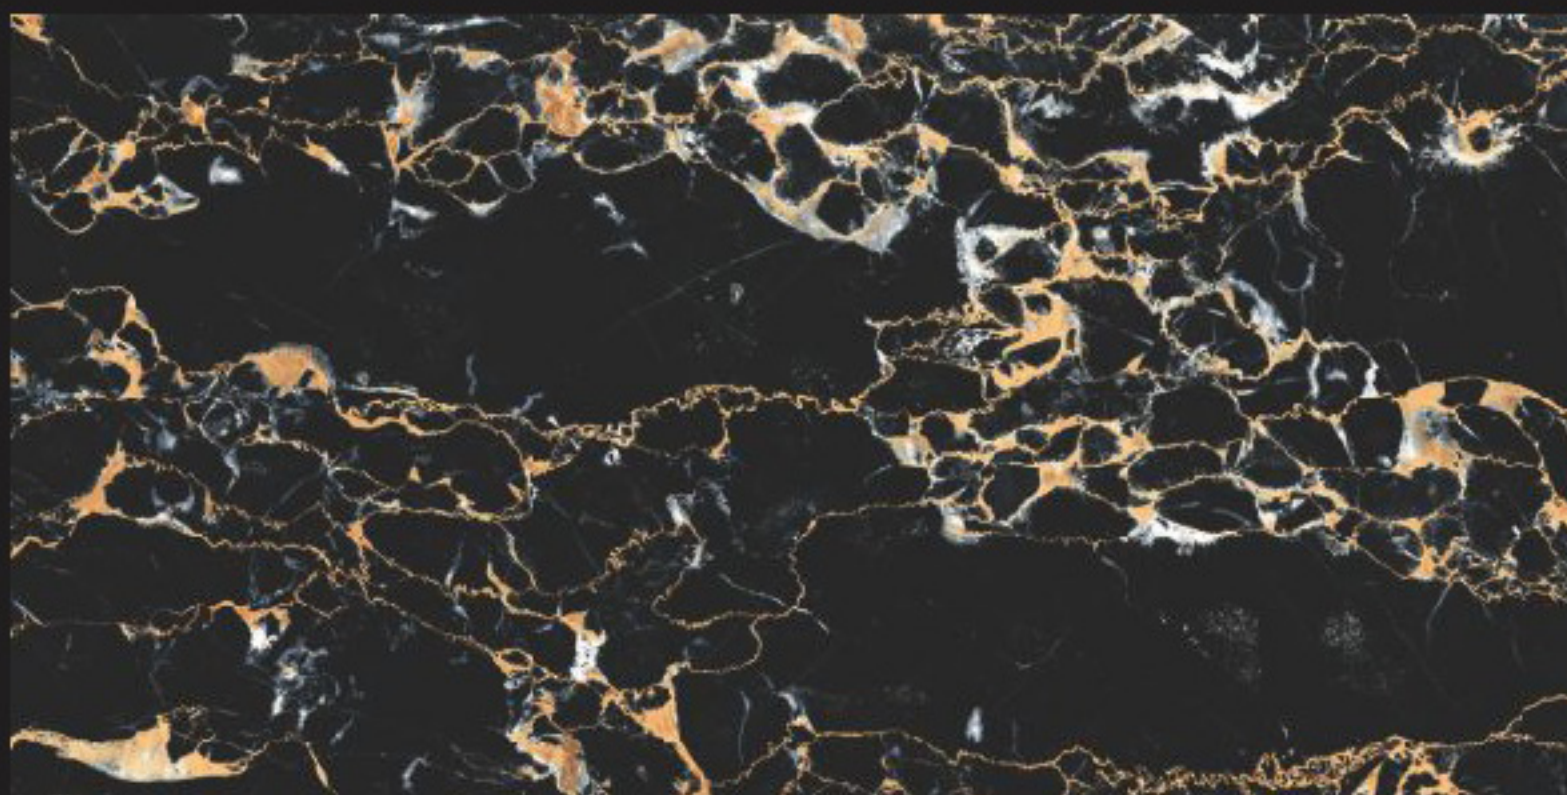

BLACK COSMOS

GLAMOUR

600 X 1200 MM

BLACK PEARL

BRAZILIAN BLUE

CARIBBEAN PORTROW

GLAMOUR

600 X 1200 MM