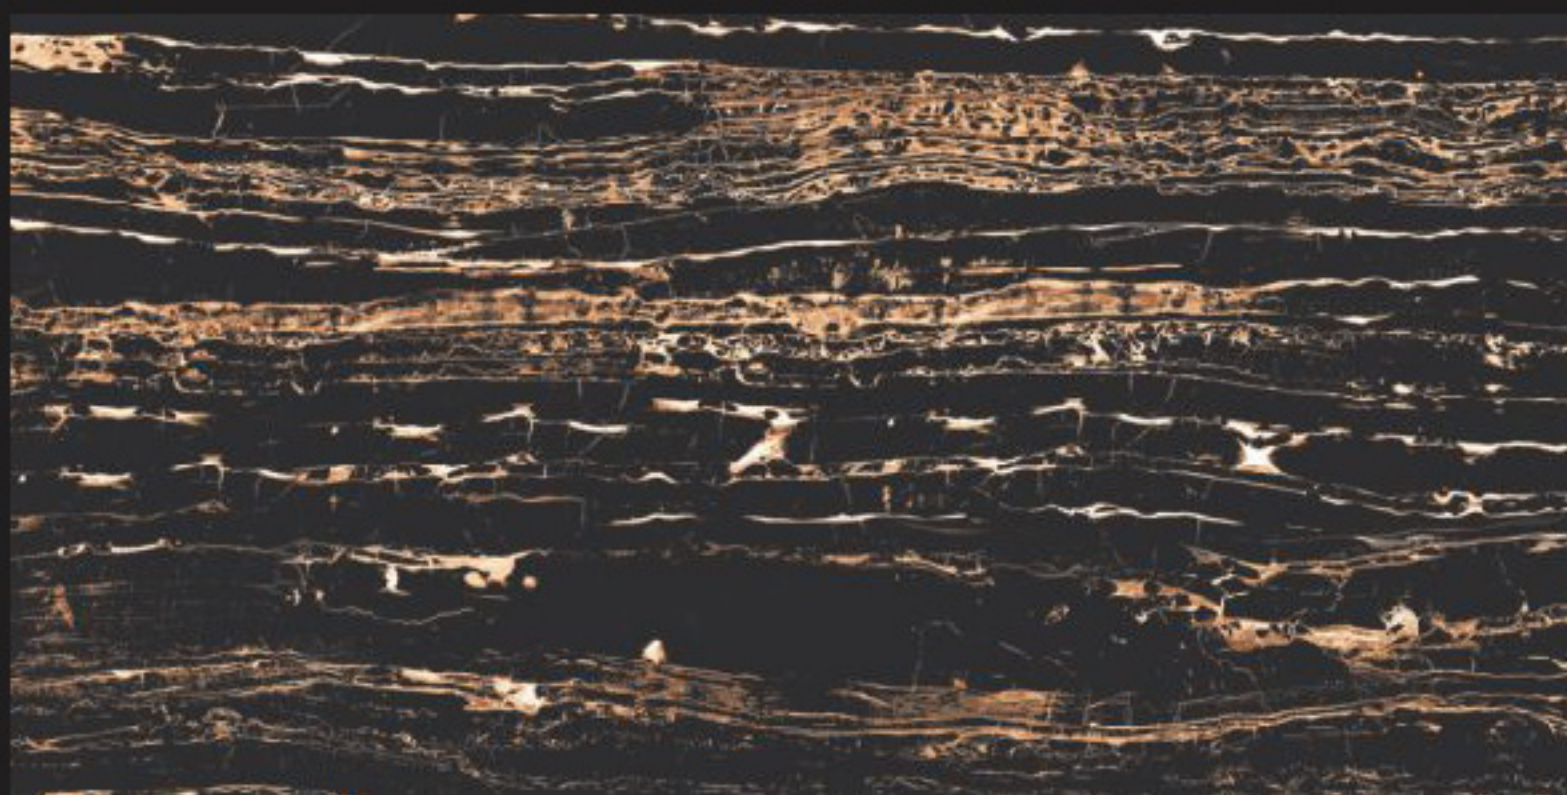

GALAXY

IMPERIAL BROWN

MARKINA NERO

GLAMOUR

600 X 1200 MM

NIJARNA OLIVE

SABIAN DARK

SABIAN GOLD