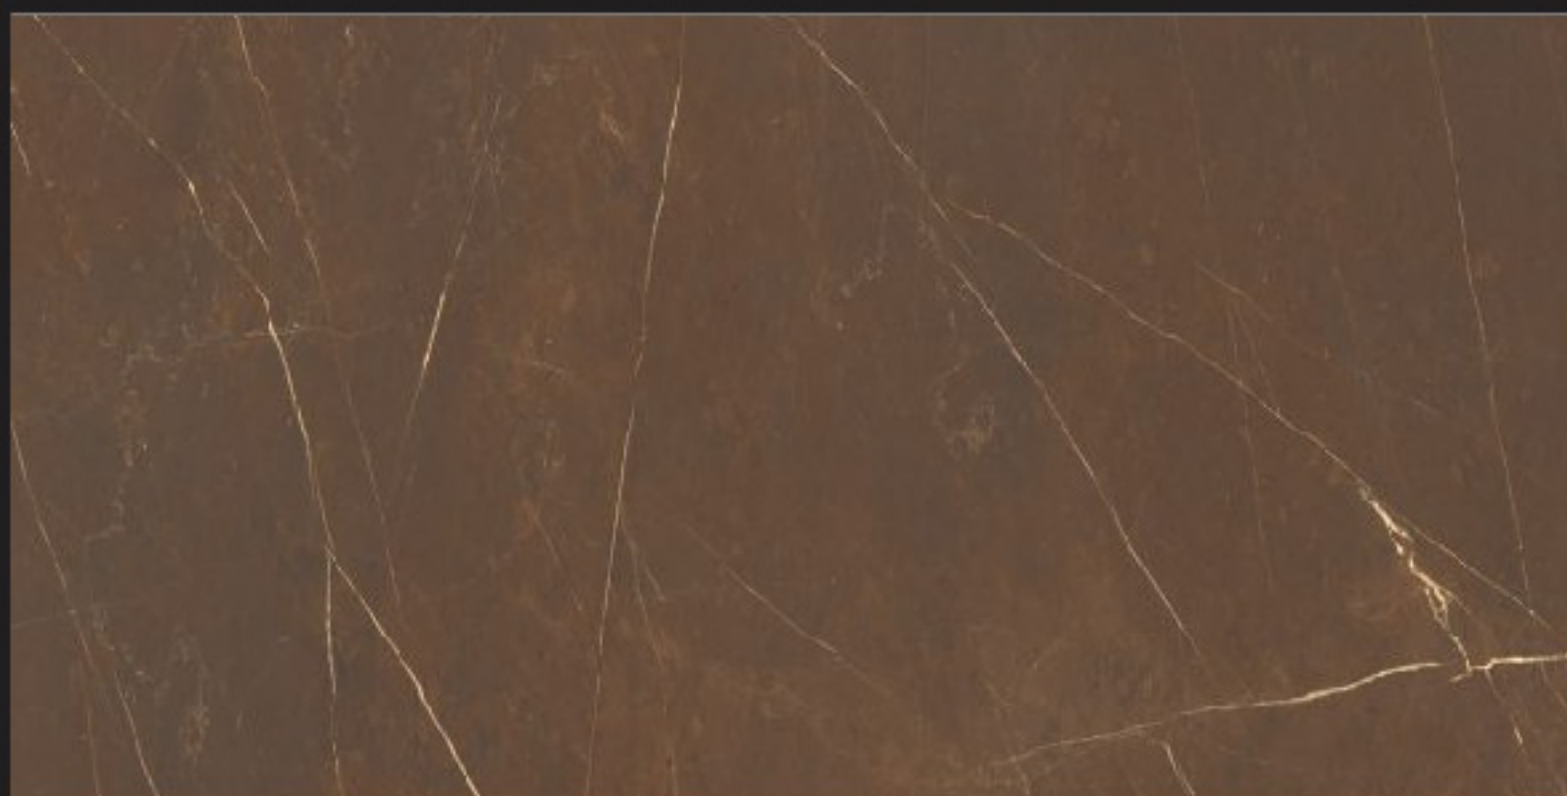

GALAXY

IMPERIAL BROWN

MARKINA NERO

GLAMOUR

600 X 1200 MM

NIJARNA OLIVE

SABIAN DARK

SABIAN GOLD