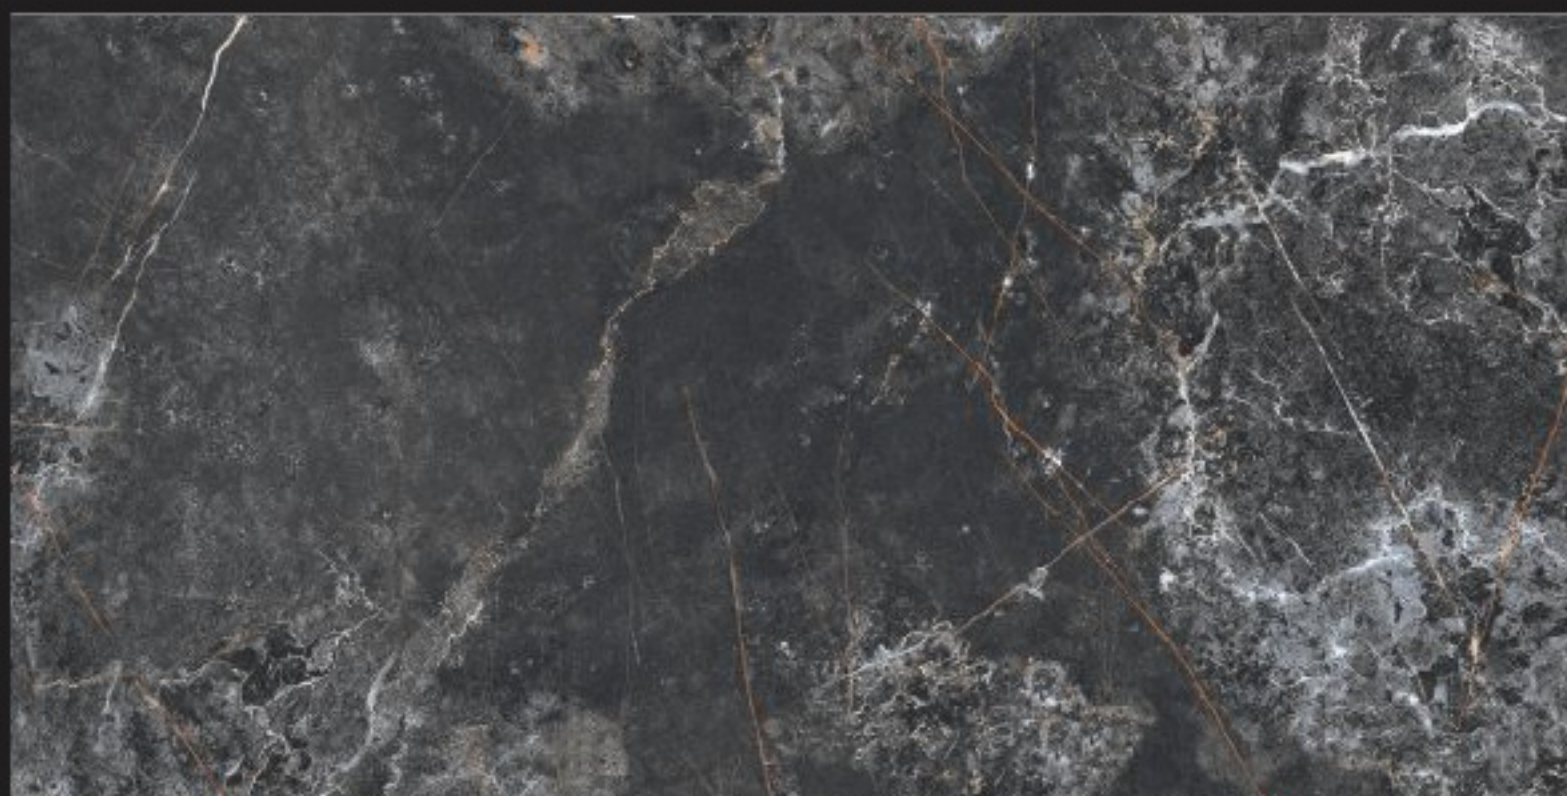

GALAXY

IMPERIAL BROWN

MARKINA NERO

GLAMOUR

600 X 1200 MM

NIJARNA OLIVE

SABIAN DARK

SABIAN GOLD